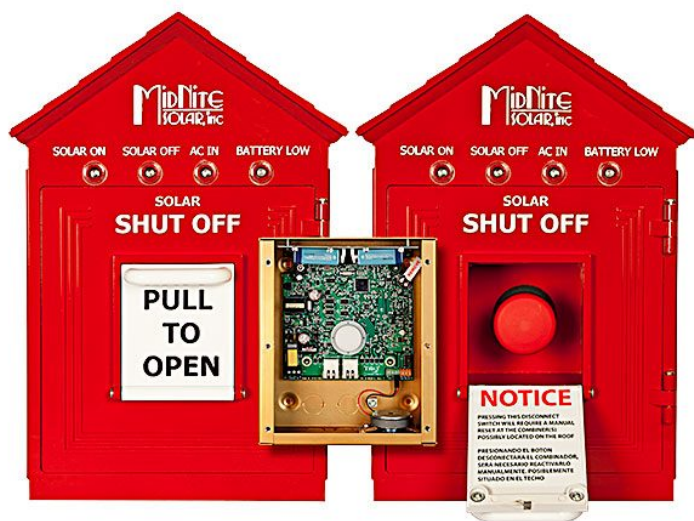

## Birdhouse Rapid Shutdown Switch

Price: CAD \$639.00

**SKU:** MNBIRDHOUSE

**Product Categories:** [Disconnects](#), [Shop](#), [Wiring & BOS](#)

**Product Tags:** [birdhouse](#), [canada](#), [gray](#), [grey](#), [midnite](#), [rapid shutdown](#), [red](#), [switch](#)

**Product Page:**

<https://www.modernoutpost.com/product/birdhouse-rapid-shutdown-switch/>

### Product Variants

- Birdhouse Rapid Shutdown Switch - Grey ( )
- Birdhouse Rapid Shutdown Switch - Red ( )

### Product Summary

Birdhouse Rapid Shutdown Switch. Located at ground level, the Birdhouse provides

a safe means to disconnect high voltage PV arrays from MidNite Disconnecting and Arc Fault combiners. Hard wired connection gives positive feedback that the Disconnect on the roof has actually been thrown.