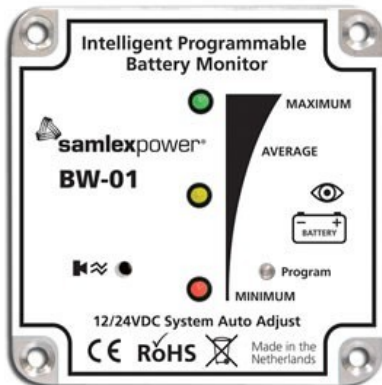

BW-01 Battery Monitor

Price: CAD \$59.99

SKU: SXBW01

In stock: 10

Product Categories: [Battery Chargers](#), [Shop](#)

Product Tags: [battery](#), [Battery Monitor](#), [bw-01](#), [canada](#), [display](#), [meter](#), [monitor](#), [samlex](#), [samlex BW-01](#), [status](#)

Product Page: <https://www.modernoutpost.com/product/bw-01-battery-monitor/>

Product Summary

The Battery Monitor is a smart piece of equipment which automatically detects battery voltages between 7V and 32V; ideal for 12/24 volt systems. BW-01 Battery Monitor - intelligent 12V/24V programmable system.

Product Description

The Battery Monitor is a smart piece of equipment which automatically detects battery voltages between 7V and 32V; ideal for 12/24 volt systems. BW-01 Battery Monitor - intelligent 12V/24V programmable system.

Features...

3 LED: green, red and yellow to display various combinations to indicate battery voltage

audio alarm that sound at high or low voltage level

all settings are programmable by user

Specifications...