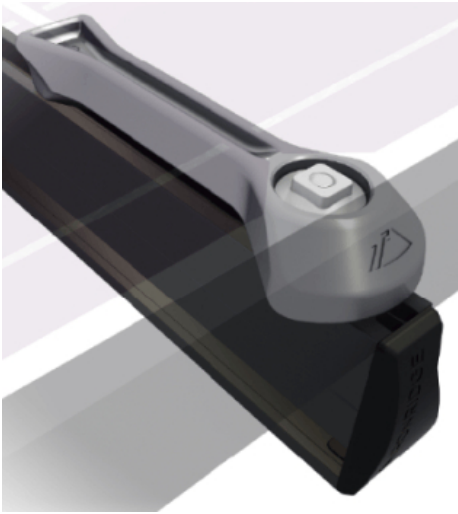

Ironridge Camo Hidden End Clamp

Price: CAD \$12.69

SKU: IRENDCLAMP-CAMO

Product Categories: [Rooftop Racking Systems](#), [Ironridge](#), [Mounts](#), [Shop](#)

Product Tags: [camo](#), [canada](#), [clamp](#), [end](#), [end clamp](#), [hidden](#), [ironridge](#), [ironridge camo](#), [ironridge camo canada](#), [ironridge rail](#), [rail](#)

Product Page:

<https://www.modernoutpost.com/product/ironridge-camo-hidden-end-clamp/>

Product Summary

The Ironridge Camo Hidden End Clamp is an ingenious way to attach your modules to Ironridge rails from the underside. When you want to have your modules flush at the end of the rails for a neat, clean finish, this is the way to do it.

Product Description

The Ironridge Camo Hidden End Clamp is an ingenious way to attach your modules to Ironridge rails from the underside. When you want to have your modules flush at

the end of the rails for a neat, clean finish, this is the way to do it.

Camo features...

Invisible

Hides rails under modules

Universal

Fits all modules

Simple

No tools. No torque specs

The advantages are clear...