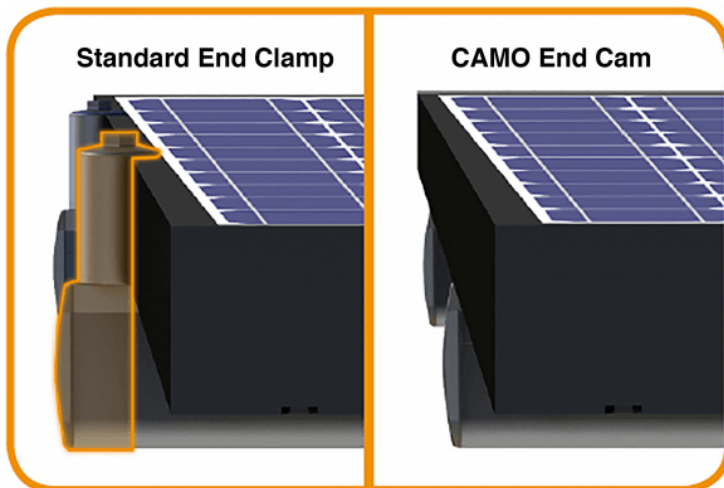

the end of the rails for a neat, clean finish, this is the way to do it.

Camo features...

Invisible

Hides rails under modules

Universal

Fits all modules

Simple

No tools. No torque specs

The advantages are clear...

- Superior aesthetics. - Works with 99% of panels. - UL-listed and structurally certified for nearly all loading conditions. - Single-piece design (no loose parts).
- Linear bonding pins. - Fast and easy, tool-free installs. [Download the Ironridge CAMO spec sheet](#)] [See the demo video](#)]

Product Attributes

- Dimensions: 1 × 1 × 1 cm
- Weight: .2 kg

Product Gallery