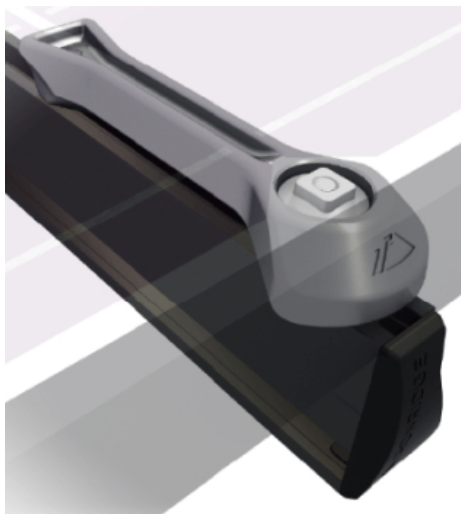

Ironridge Camo Hidden End Clamp

Price: CAD \$12.69

SKU: IRENDCLAMP-CAMO

Product Categories: [Rooftop Racking Systems](#), [Ironridge](#), [Mounts](#), [Shop](#)

Product Tags: [camo](#), [canada](#), [clamp](#), [end](#), [end clamp](#), [hidden](#), [ironridge](#), [ironridge camo](#), [ironridge camo canada](#), [ironridge rail](#), [rail](#)

Product Page:

<https://www.modernoutpost.com/product/ironridge-camo-hidden-end-clamp/>

Product Summary

The Ironridge Camo Hidden End Clamp is an ingenious way to attach your modules to Ironridge rails from the underside. When you want to have your modules flush at the end of the rails for a neat, clean finish, this is the way to do it.

Product Description

The Ironridge Camo Hidden End Clamp is an ingenious way to attach your modules to Ironridge rails from the underside. When you want to have your modules flush at

the end of the rails for a neat, clean finish, this is the way to do it.

Camo features...

Invisible

Hides rails under modules

Universal

Fits all modules

Simple

No tools. No torque specs

The advantages are clear...