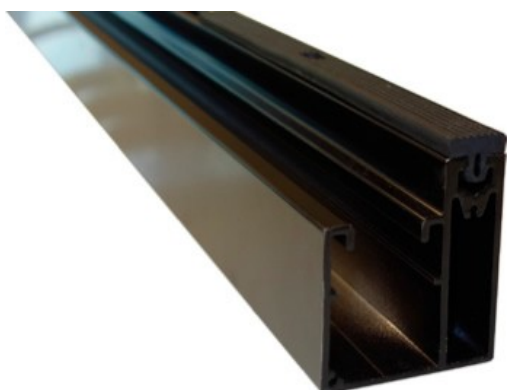

Lumos LSX Rail - 3 Module, Landscape

SKU: LULSXRAIL-3L (x2)

Product Categories: [Rooftop Racking Systems](#), [Mounts](#), [Shop](#)

Product Tags: [aesthetic](#), [canada](#), [Clear](#), [frameless](#), [glass](#), [lsx](#), [lsx canada](#), [lsx mount](#), [lsx rail](#), [lumos](#), [lumos canada](#), [lumos lsx](#), [lumos solar](#), [mount](#), [rail](#), [rails](#), [Solar Module](#), [solar panel](#)

Product Page:

<https://www.modernoutpost.com/product/lumos-lsx-rail-3-module-landscape/>

Product Summary

The Lumos LSX Rail is the way to securely mount your LSX frameless solar modules quickly, efficiently, and beautifully. Faster & easier to install, with superior aesthetics.

3-Module, Landscape Orientation.

Price includes shipping within Canada.

Product Description

LUMOS The Lumos LSX Rail is the way to securely mount your LSX solar modules quickly, efficiently, and beautifully. Faster & easier to install, with superior aesthetics.

ORDER THE 3-MODULE LANDSCAPE RAILS FROM