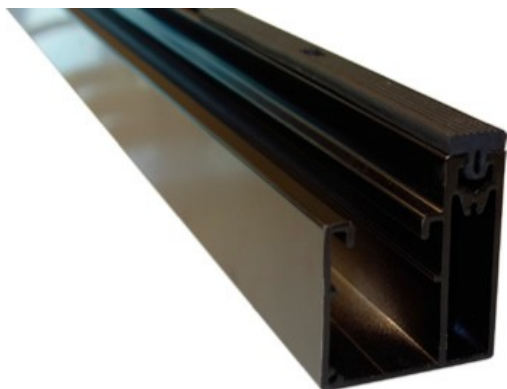

Lumos LSX Rail - 3 Module, Portrait

SKU: LULSXRAIL-3P (x2)

Product Categories: [Rooftop Racking Systems](#), [Mounts](#), [Shop](#)

Product Tags: [aesthetic](#), [canada](#), [Clear](#), [frameless](#), [glass](#), [lsx](#), [lsx canada](#), [lsx mount](#), [lsx rail](#), [lumos](#), [lumos canada](#), [lumos lsx](#), [lumos solar](#), [mount](#), [rail](#), [rails](#), [Solar Module](#), [solar panel](#)

Product Page:

<https://www.modernoutpost.com/product/lumos-lsx-rail-3-module-portrait/>

Product Summary

The Lumos LSX Rail is the way to securely mount your LSX frameless solar modules quickly, efficiently, and beautifully. Faster & easier to install, with superior aesthetics.

3-Module, Portrait Orientation.

Price includes shipping within Canada.

Product Description

LUMOS The Lumos LSX Rail is the way to securely mount your LSX solar modules quickly, efficiently, and beautifully. Faster & easier to install, with superior aesthetics.

ORDER THE 3-MODULE PORTRAIT RAILS FROM THIS