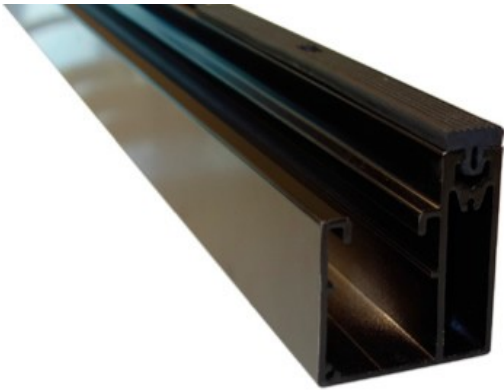

Lumos LSX Rail - 4 Module, Portrait

SKU: LULSXRAIL-4P (x2)

Product Categories: [Rooftop Racking Systems](#), [Mounts](#), [Shop](#)

Product Tags: [aesthetic](#), [canada](#), [Clear](#), [frameless](#), [glass](#), [lsx](#), [lsx canada](#), [lsx mount](#), [lsx rail](#), [lumos](#), [lumos canada](#), [lumos lsx](#), [lumos solar](#), [mount](#), [rail](#), [rails](#), [Solar Module](#), [solar panel](#)

Product Page:

<https://www.modernoutpost.com/product/lumos-lsx-rail-4-module-portrait/>

Product Summary

The Lumos LSX Rail is the way to securely mount your LSX frameless solar modules quickly, efficiently, and beautifully. Faster & easier to install, with superior aesthetics.

4-Module, Portrait Orientation.

Price includes shipping within Canada.

Product Description

LUMOS The Lumos LSX Rail is the way to securely mount your LSX solar modules quickly, efficiently, and beautifully. Faster & easier to install, with superior aesthetics.

ORDER THE 4-MODULE PORTRAIT RAILS FROM THIS