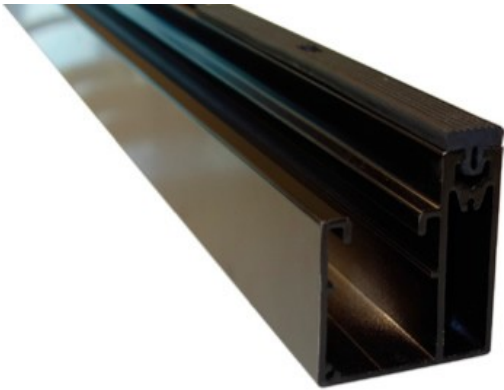

Lumos LSX Rail - 5 Module, Portrait

SKU: LULSXRAIL-5P (x2)

Product Categories: [Rooftop Racking Systems](#), [Mounts](#), [Shop](#)

Product Tags: [aesthetic](#), [canada](#), [Clear](#), [frameless](#), [glass](#), [lsx](#), [lsx canada](#), [lsx mount](#), [lsx rail](#), [lumos](#), [lumos canada](#), [lumos lsx](#), [lumos solar](#), [mount](#), [rail](#), [rails](#), [Solar Module](#), [solar panel](#)

Product Page:

<https://www.modernoutpost.com/product/lumos-lsx-rail-5-module-portrait/>

Product Summary

The Lumos LSX Rail is the way to securely mount your LSX frameless solar modules quickly, efficiently, and beautifully. Faster & easier to install, with superior aesthetics.

5-Module, Portrait Orientation.

Price includes shipping within Canada.

Product Description

LUMOS The Lumos LSX Rail is the way to securely mount your LSX solar modules quickly, efficiently, and beautifully. Faster & easier to install, with superior aesthetics.

Precision

The LSX Rails mount to the underside of the Lumos LSX solar modules using a through-bolt mounting system. This means each LSX solar module can be installed & removed without disturbing the modules on either side. Modules are also within 1/4" of each other, which create a tight, consistent appearance. The gap between solar modules can be waterproof-sealed if desired.