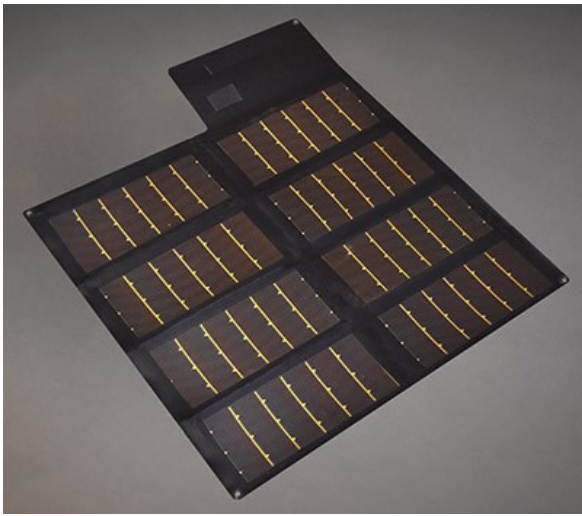

30W P3 Portable Solar Charger

Price: CAD \$420.00

Product Categories: [Folding Thin Film](#), [Shop](#), [Solar Modules](#)

Product Tags: [30 watt](#), [30w](#), [canada](#), [CIGS](#), [flexible](#), [folding](#), [p3](#), [p3 30w](#), [p3 solar](#), [p3 solar panel](#), [pack](#), [portable](#), [solar](#), [solar charger](#), [solar panel](#), [thin film](#), [thinfilm](#)

Product Summary

P3-30W portable solar charger. The P3-30 is a 30 Watt Military grade solar charger derived from years of supporting troops. The P3-30 has been approved for deployment in austere operating environments. At over 33Watts/pound, the P3-30 enables packable applications requiring lightweight, flexible, and reliable power.

Product Description

P3-30W portable solar charger. The P3-30 is a 30 Watt Military grade solar charger derived from years of supporting troops. The P3-30 has been approved for deployment in austere operating environments. At over 33Watts/pound, the P3-30 enables packable applications requiring lightweight, flexible, and reliable power. CIGS thin film solar cells more total energy each day than crystalline cells of the same power rating.