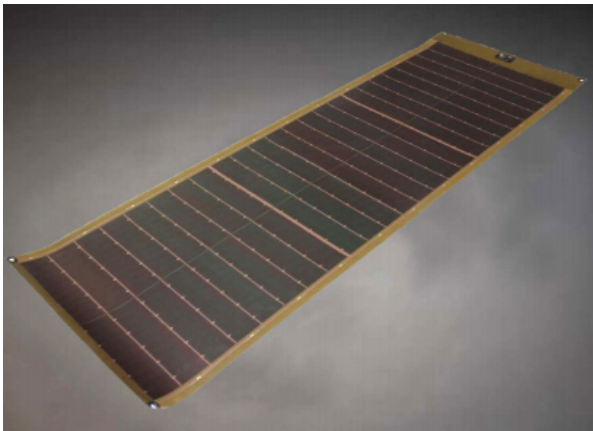

P3 80W Rollable Thin Film Solar Panel

Price: CAD \$999.00

SKU: P380WROLL

Product Categories: [Discontinued](#), [More](#)

Product Tags: [80w](#), [80w solar panel](#), [canada](#), [CIGS](#), [cigs solar](#), [flex](#), [flexible](#), [fold](#), [p3](#), [p3 solar canada](#), [roll](#), [rollable](#), [thin film](#), [thinfilm](#)

Product Page:

<https://www.modernoutpost.com/product/p3-80w-rollable-thin-film-solar-panel/>

Product Variants

- P3 80W Rollable Thin Film Solar Panel - Saffron Yellow ()
- P3 80W Rollable Thin Film Solar Panel - Coyote Brown ()

Product Summary

The P3 Solar 80W rollable solar panel is a rugged panel designed for challenging locations. It utilizes CIGS solar cells - the highest efficiency thin film solar cell

available. The P3 80W Rollable panel is designed for use with off-the-shelf 12V solar charge controllers, batteries, & battery packs.

Product Description

The P3 80W rollable solar panel is a rugged panel designed for challenging locations. It utilizes CIGS solar cells - the highest efficiency thin film solar cell available.

The P3 80W Rollable panel is designed for use with off-the-shelf 12V solar charge controllers, batteries, & battery packs.