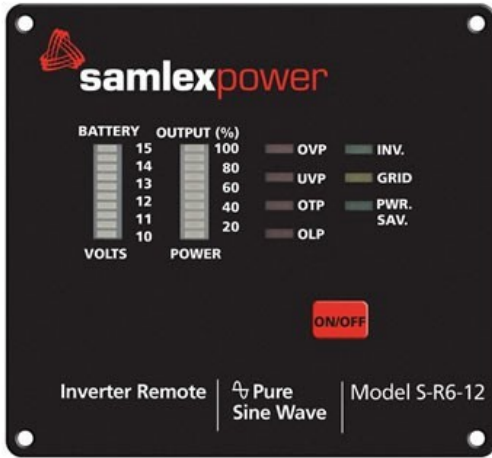

Remote Control for Samlex SA Series

Price: CAD \$99.99

SKU: SXS612

Product Categories: [Cables & Wiring Kits](#), [Disconnects](#), [Inverters](#), [Shop](#), [Wiring & BOS](#)

Product Tags: [canada](#), [inverter](#), [remote](#), [Remote Control](#), [S-R6-12](#), [S-R6-24](#), [SA](#), [samlex](#), [Series](#)

Product Page: <https://www.modernoutpost.com/product/s-r6-remote-control-for-samlex-sa-series/>

Product Summary

Samlex S-R6-12 & S-R6-24 Optional remote control for use with SA Series inverters.

Product Description

Samlex S-R6-12 & S-R6-24 Optional remote control for use with SA Series inverters.

Features...

- Remote push button on/off
- Reverse override function
- 10 feet of connecting cable included
- Bar Meter Monitor for batter voltage and output power
- Sold separately

Specifications...

System Voltage

12 V (or 24V)

Weight

0.8 (lbs)

Weight

0.36 (kg)

Dimensions