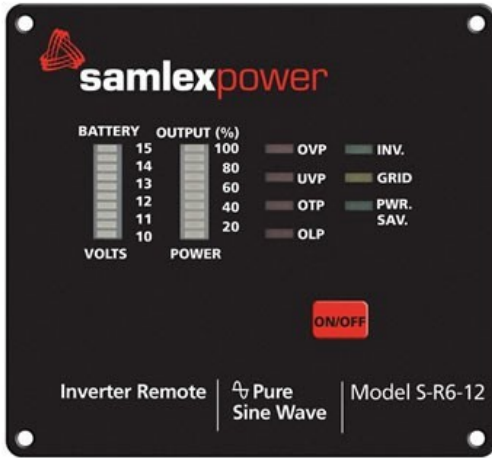

Remote Control for Samlex SA Series

Price: CAD $99.99

SKU: SXR612

Product Categories: [Cables & Wiring Kits](#), [Disconnects](#), [Inverters](#), [Shop](#), [Wiring & BOS](#)

Product Tags: [canada](#), [inverter](#), [remote](#), [Remote Control](#), [S-R6-12](#), [S-R6-24](#), [SA](#), [samlex](#), [Series](#)

Product Page: <https://www.modernoutpost.com/product/s-r6-remote-control-for-samlex-sa-series/>

Product Summary

Samlex S-R6-12 & S-R6-24 Optional remote control for use with SA Series inverters.

Product Description

Samlex S-R6-12 & S-R6-24 Optional remote control for use with SA Series inverters.

Features...

- Remote push button on/off
- Reverse override function
- 10 feet of connecting cable included
- Bar Meter Monitor for batter voltage and output power
- Sold separately

Specifications...

System Voltage

12 V (or 24V)

Weight

0.8 (lbs)

Weight

0.36 (kg)

Dimensions