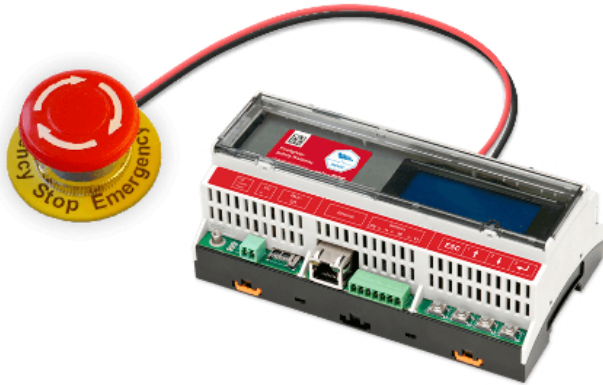

SE1000-CCG-F : SolarEdge Firefighter Gateway

Price: CAD \$819.00

SKU: SE1000-CCG-F

Product Categories: [Cables & Wiring Kits](#), [Inverters](#), [Shop](#)

Product Tags: [canada](#), [firefighter gateway](#), [Gateway](#), [se1000-ccg-f](#), [solaredge](#), [solaredge firefighter](#), [solaredge se1000-ccg-f](#)

Product Page: <https://www.modernoutpost.com/product/se1000-ccg-f-solaredge-firefighter-gateway/>

Product Summary

SE1000-CCG-F : SolarEdge Firefighter Gateway.

The Firefighter Safety Gateway provides centralized safety management of SolarEdge systems. Firefighters can immediately stop production of a SolarEdge PV system, either manually or automatically, through a Fire Alarm Control Panel System.

Product Description

SE1000-CCG-F : SolarEdge Firefighter Gateway.

The Firefighter Safety Gateway provides centralized safety management of SolarEdge systems. Firefighters can immediately stop production of a SolarEdge PV system, either manually or automatically, through a Fire Alarm Control Panel System.